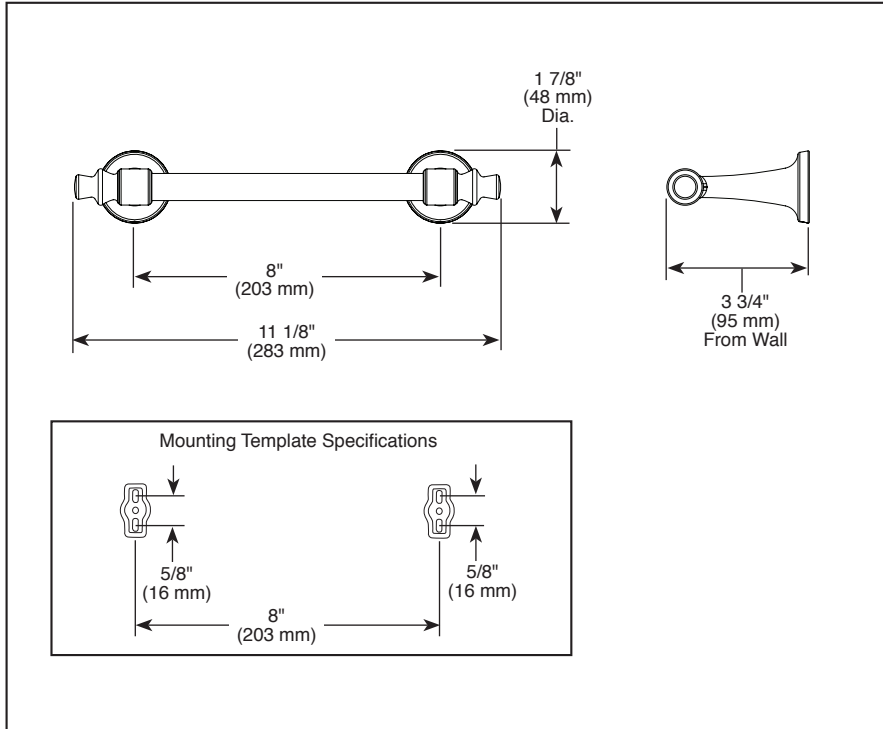

## ACCESSORIES

- Dorval™ Bath Collection
- 8" Towel Bar

Submitted Model No.: \_\_\_\_\_

Specific Features: \_\_\_\_\_

▲ Designate Proper Finish Suffix

### STANDARD SPECIFICATIONS:

- Wood blocking is preferable behind all wall surfaces. If wood blocking is not available, the following fasteners are suggested: Tile/Masonry-Plastic or lead Anchors Plaster/drywall-Toggle bolts.
- Mounting hardware and mounting template included with product.